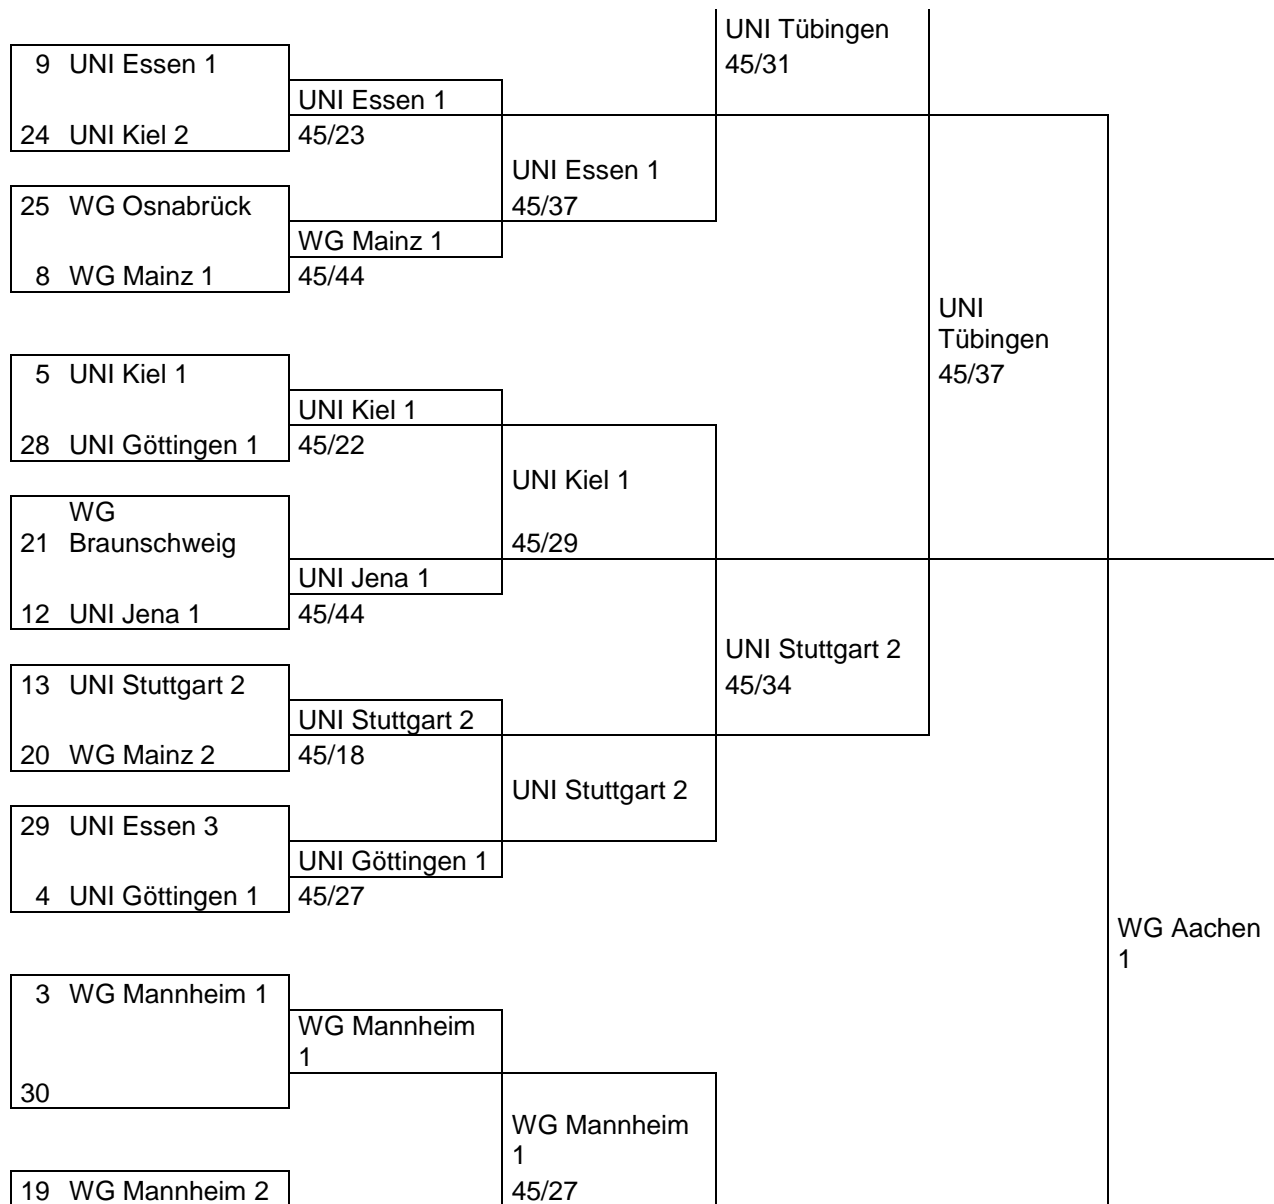

14	UNI Bochum	UNI Bochum 45/28			
11	UNI Tübingen 2		WG Aachen 1 45/39		
22	WG Aachen 2	UNI Tübingen 2 45/33			
27	UNI Wuppertal		WG Aachen 1 45/38		
6	WG Aachen 1	WG Aachen 1 45/13			
7	WG Heidelberg 1				WG Aachen 1 45/38
26	WG Freiburg	WG Heidelberg 1 45/27			
23	UNI Essen 2		WG Heidelberg 1 45/41		
10	UNI Stuttgart 3	UNI Essen 2 45/38			
15	UNI Jena 2		WG Heidelberg 1 45/39		
18	UNI Marburg	UNI Marburg 45/25			
31			UNI Stuttgart 1 45/20		
2	UNI Stuttgart 1	UNI Stuttgart 1